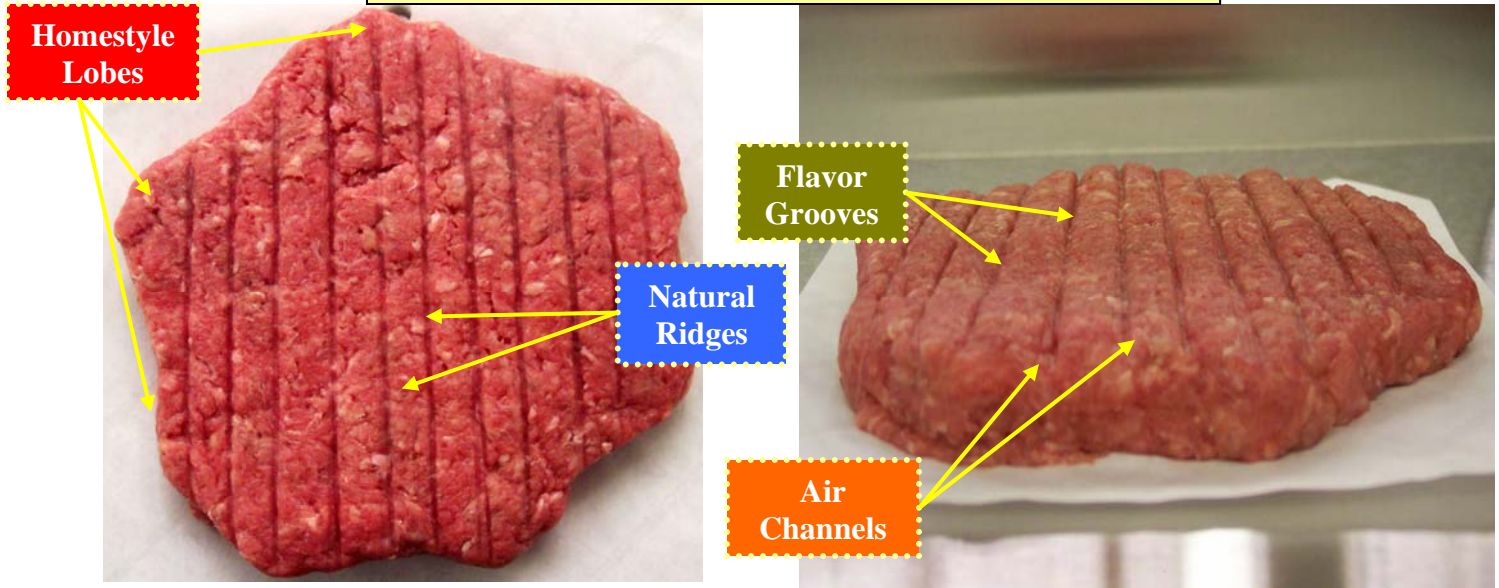

Patty-O-Matic, Inc.®

THE WORLD'S FINEST FOOD MACHINES

P.O. Box 404 Route 547 Farmingdale, NJ 07727

Toll Free in the U.S.A. 877-938-5244

Outside the U.S.A. 732-938-2757

Fax 732-938-5809

The Homestyle Natural Burger® Outweighs The Competition

- The Unique Homestyle Patty Looks Like It Was Made By Hand
- Specially Patented Natural Burger® Adapter Guarantees Extraordinary Results
- The ONLY Gourmet Burger of its Kind, And the Best Tasting Burger In the Business
- The Natural Burger® Adapter Creates Air Grooves In the Patty, Which Lock In the Juices and the Flavor
- The Natural Burger® Adapter Uses a Gentle Feed Mechanism that Looks and Tastes Like It Was Made By Hand
- The Homestyle Natural Burger® Will Form All of Your Homemade Blends
- The Natural Burger® Has an Even Consistency and Larger Surface Area
- The Natural Burger® Creates a Faster and More Uniform Cooking
- The Natural Burger® is a Gourmet Burger and NOT a Punch Pressed Patty

The Homestyle Plate can be used with or without a Natural Burger Adapter®!

The Natural Burger Adapter® can be used with any size or shape mold plate!

For Further Information Please Contact the Factory
Toll Free in the U.S.A. 877-938-5244