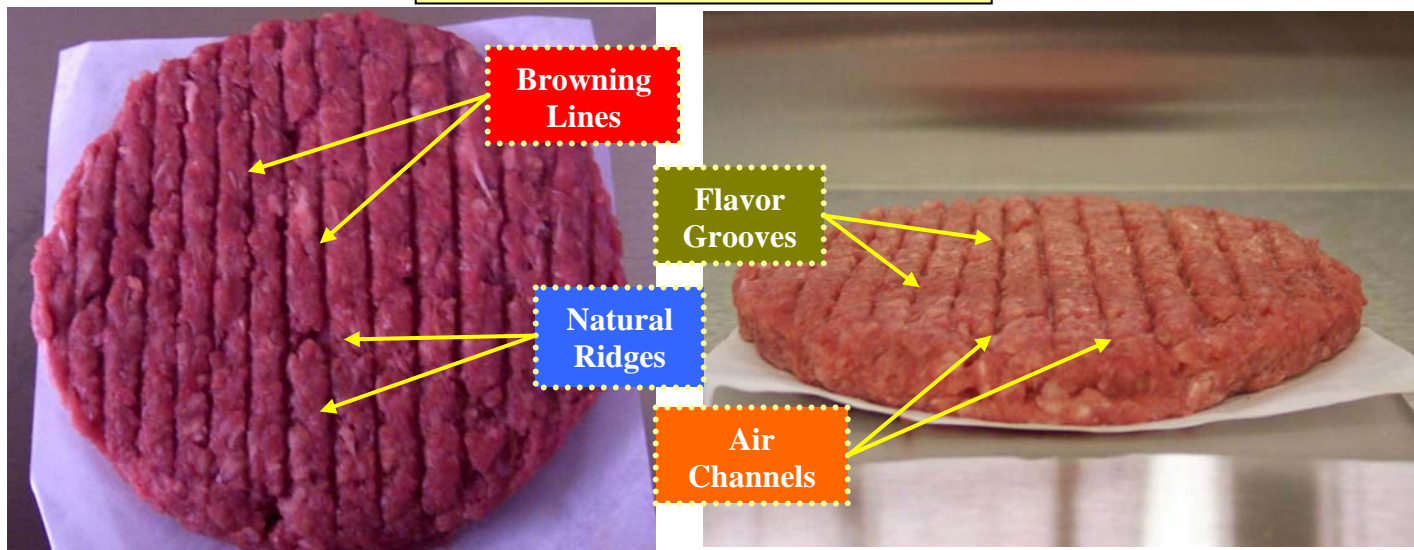

Patty-O-Matic, Inc.[®]

THE WORLD'S FINEST FOOD MACHINES

P.O. Box 404 Route 547 Farmingdale, NJ 07727

Toll Free in the U.S.A. 877-938-5244

Outside the U.S.A. 732-938-2757

Fax 732-938-5809

The Natural Burger[®]

- Specially Patented Natural Burger Plate Guarantees Extraordinary Results
- Produces the ONLY Gourmet Burger of Its Kind
- The Natural Burger[®] Adapter Creates Air Grooves In the Patty, Which Lock In the Juices and the Flavor
- The Natural Burger[®] Adapter Uses a Gentle Feed Mechanism that Looks and Tastes Like It Was Made By Hand
- It Can Be Used With ANY Shape, Including the Shapes Below
- The Natural Burger[®] Has an Even Consistency and Larger Surface Area
- The Natural Burger[®] Creates a Faster and More Uniform Cooking
- The Natural Burger[®] is a Gourmet Burger, and NOT a Punch Pressed Patty