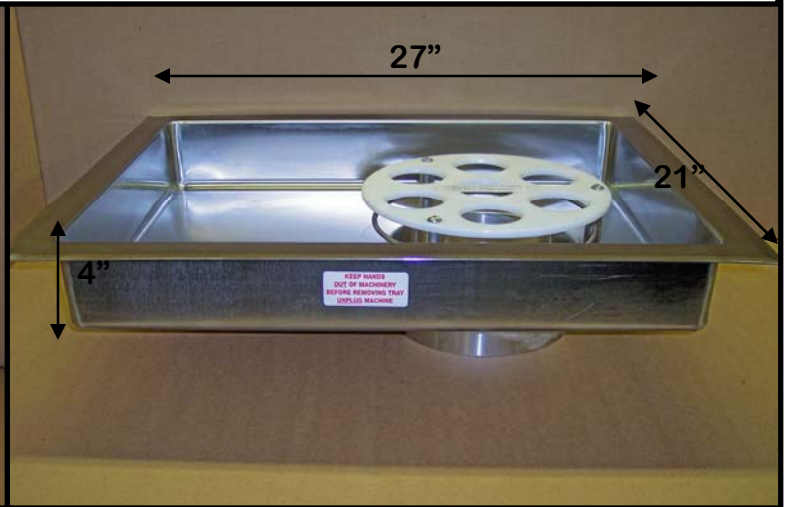

- 75lb Product Capacity
- Hi-Density Polyethylene, F.D.A. Approved
- Coved for easy operation and cleaning
- Heavy wall with Stainless Steel Reinforcements

Low Profile Stainless Steel Tray

- 60lb Product Capacity
- Heavy Gauge Stainless Steel
- One piece body construction
- Easy access from all sides

Stainless Steel Coved Feed Tray

- 125lb Product Capacity
- Heavy Gauge Stainless Steel
- Coved for easy operation and cleaning
- One piece body construction

Stainless Feed Pan

- 40lb Product Capacity
- Stainless steel & aluminum construction
- Easy access from all sides
- Cost Effective