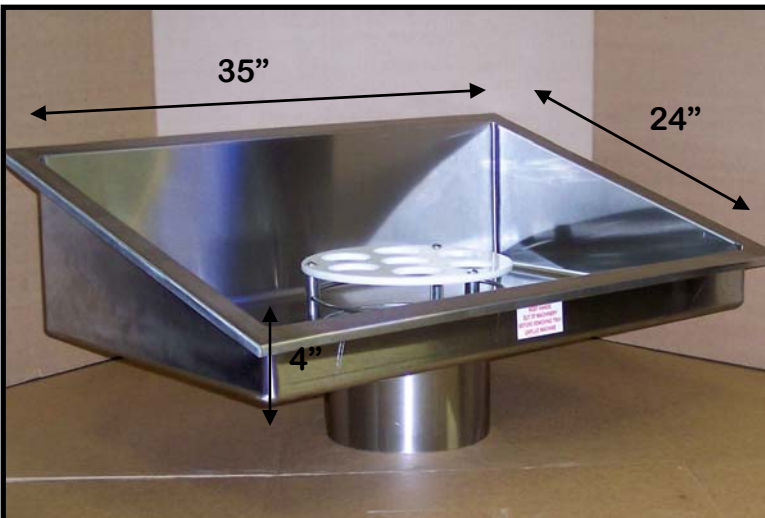

- 75lb Product Capacity
- Hi-Density Polyethylene, F.D.A. Approved
- Coved for easy operation and cleaning
- Heavy wall with Stainless Steel Reinforcements

Low Profile Stainless Steel Tray

- 60lb Product Capacity
- Heavy Gauge Stainless Steel
- One piece body construction
- Easy access from all sides

Stainless Steel Coved Feed Tray

- 125lb Product Capacity
- Heavy Gauge Stainless Steel
- Coved for easy operation and cleaning
- One piece body construction

Stainless Feed Pan

- 40lb Product Capacity
- Stainless steel & aluminum construction
- Easy access from all sides
- Cost Effective