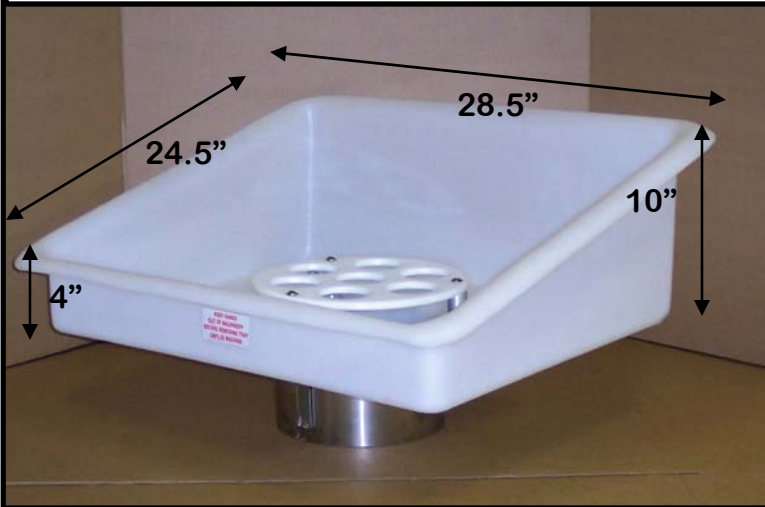

Patty-O-Matic, Inc.®

THE WORLD'S FINEST FOOD MACHINES

P.O. Box 404 Route 547 Farmingdale, NJ 07727

Toll Free in the U.S.A. 877-938-5244

Outside the U.S.A. 732-938-2757

Fax 732-938-5809

Feed Containers

Plastic Coved Feed Tray

- 75lb Product Capacity
- Hi-Density Polyethylene, F.D.A. Approved
- Coved for easy operation and cleaning
- Heavy wall with Stainless Steel Reinforcements