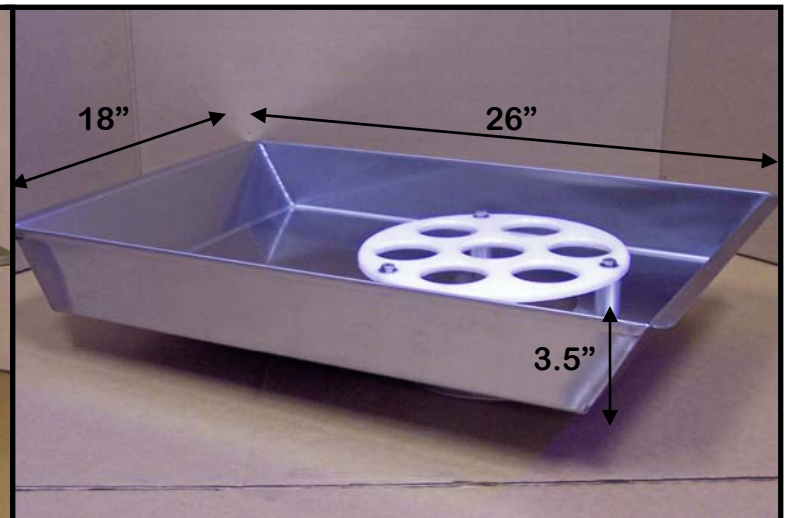

- 75lb Product Capacity
- Hi-Density Polyethylene, F.D.A. Approved
- Coved for easy operation and cleaning
- Heavy wall with Stainless Steel Reinforcements

Low Profile Stainless Steel Tray

- 60lb Product Capacity
- Heavy Gauge Stainless Steel
- One piece body construction
- Easy access from all sides

Stainless Steel Coved Feed Tray

- 125lb Product Capacity
- Heavy Gauge Stainless Steel
- Coved for easy operation and cleaning
- One piece body construction

Stainless Feed Pan

- 40lb Product Capacity
- Stainless steel & aluminum construction
- Easy access from all sides
- Cost Effective